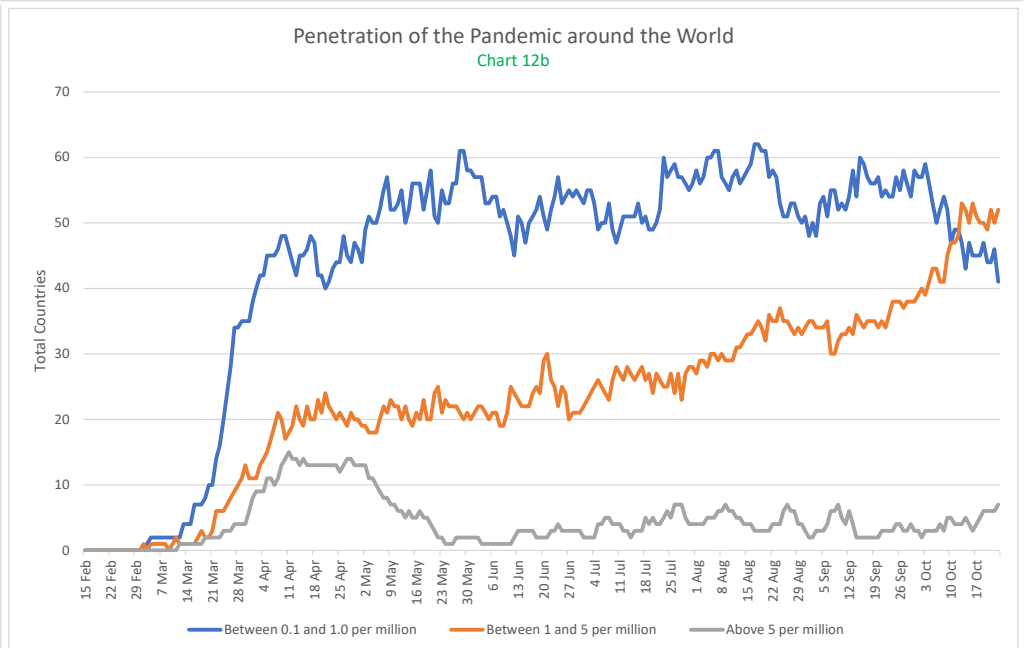

Data driven Covid-19 Insights

Countries	Data points	Pandemic Day Zero	Elapsed Days	Latest Data
194	53,409	31 Dec 19	298	23 Oct 20

Major movers over the last 30days

Chart 1

Countries above 0.1 fatalities per million moving by more than 50% over the last 30days

■ Move up from 30days ago
 ■ Move down from 30days ago
 —●— Fatalities per million now

Daily fatalities per million in Europe since each country's most recent low point

Chart 22

Where Europe's reported cases are coming from

UK fatalities
Chart 10