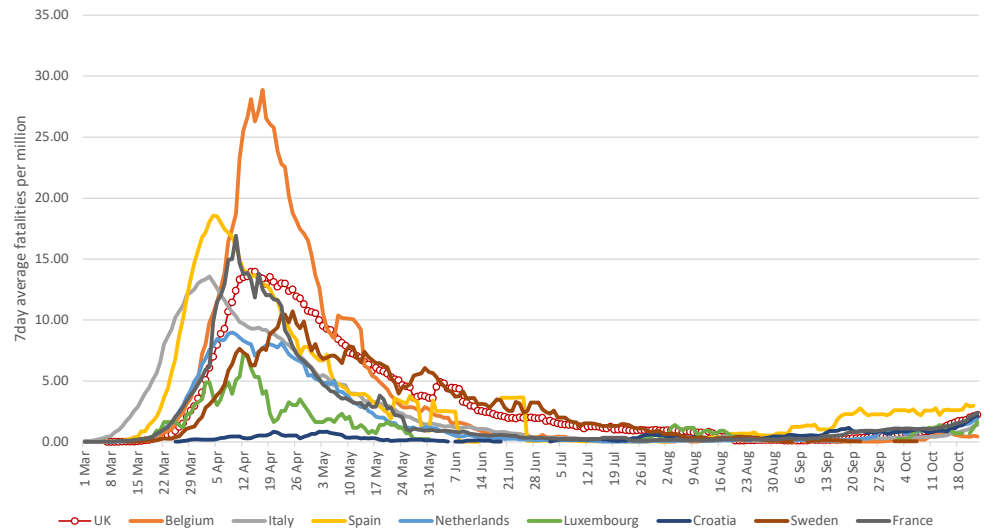

Data driven Covid-19 Insights

Countries	Data points	Pandemic Day Zero	Elapsed Days	Latest Data
194	53,409	31 Dec 19	298	23 Oct 20

Major movers over the last 30days

Chart 1

Countries above 0.1 fatalities per million moving by more than 50% over the last 30days

■ Move up from 30days ago
 ■ Move down from 30days ago
 —●— Fatalities per million now

Daily fatalities per million in Europe since each country's most recent low point

Chart 22

Where Europe's reported cases are coming from

Chart 19

Total Fatalities per Million

Chart 11

Number of countries reporting fatalities and cases

Chart 9

Regions
Chart 8

Hemispheres
Chart 6

Selected European Countries
Chart 3

UK fatalities
Chart 10