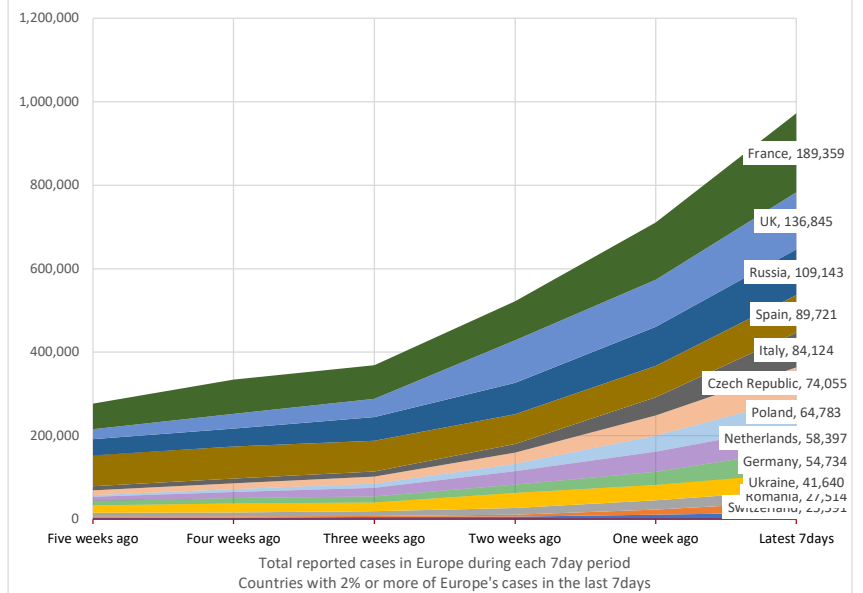

Where Europe's reported cases are coming from

Chart 19