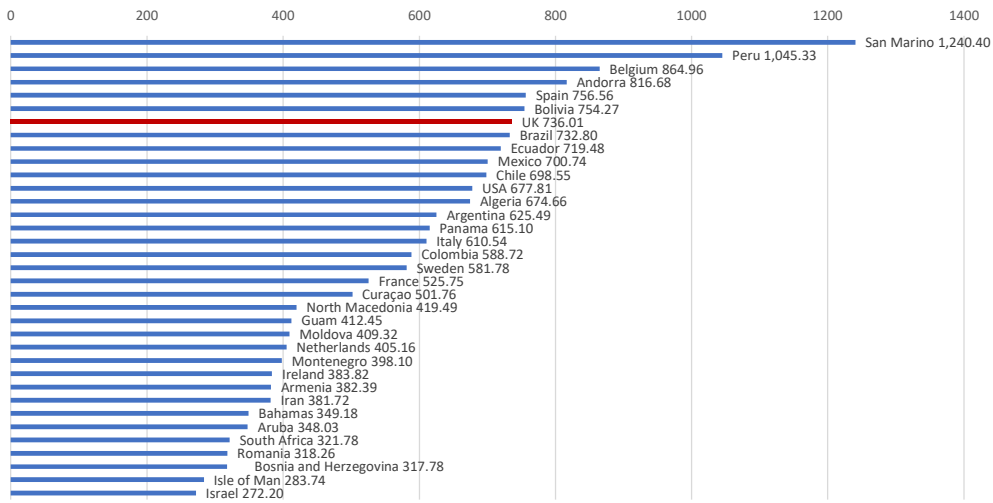

Total Fatalities per Million

Chart 11