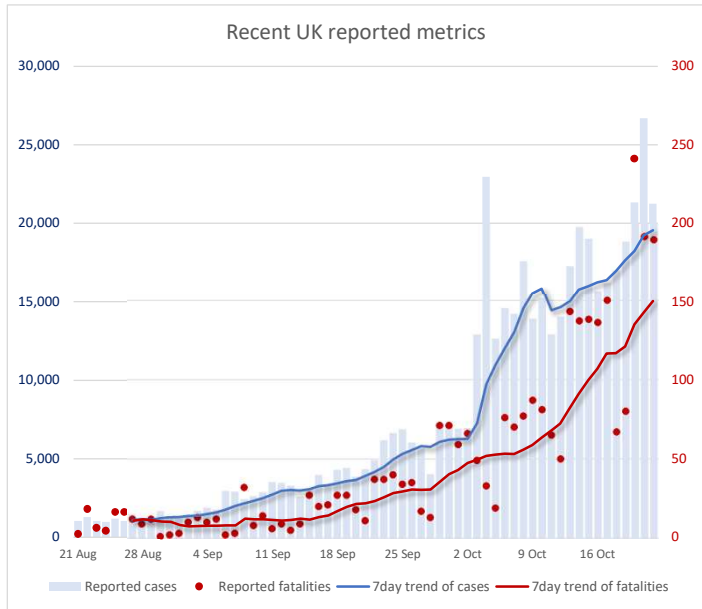

Data driven Covid-19 Insights

Countries	Data points	Pandemic Day Zero	Elapsed Days	Latest Data
194	53,409	31 Dec 19	298	23 Oct 20

Major movers over the last 30days

Chart 1

Countries above 0.1 fatalities per million moving by more than 50% over the last 30days

■ Move up from 30days ago
 ■ Move down from 30days ago
 —●— Fatalities per million now

Daily fatalities per million in Europe since each country's most recent low point

Chart 22

Where Europe's reported cases are coming from

Chart 19

Total Fatalities per Million

Chart 11

Number of countries reporting fatalities and cases

Chart 9

Regions
Chart 8

Hemispheres
Chart 6

Selected European Countries
Chart 3

UK fatalities
Chart 10