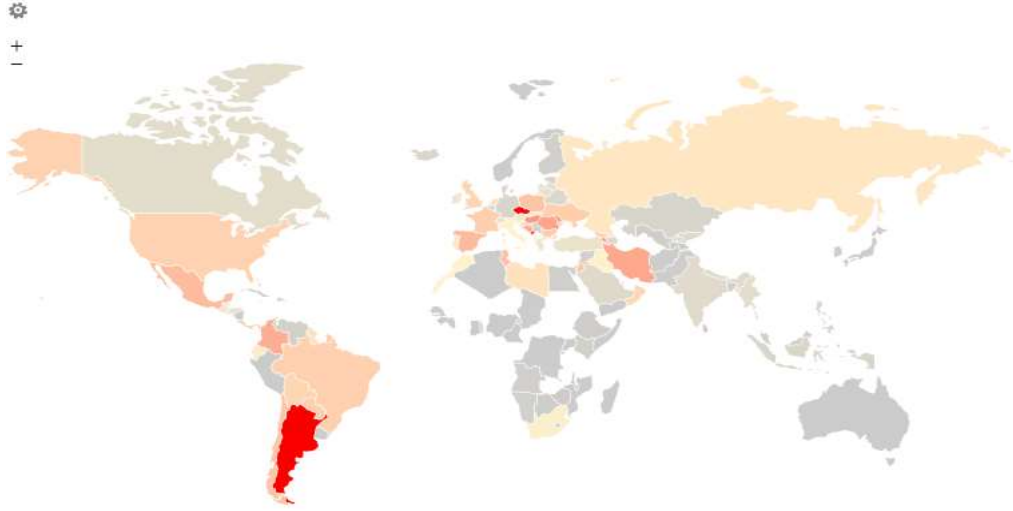

Data driven Covid-19 Insights

Countries	Data points	Pandemic Day Zero	Elapsed Days	Latest Data
194	53,409	31 Dec 19	298	23 Oct 20

Major movers over the last 30days

Chart 1

Countries above 0.1 fatalities per million moving by more than 50% over the last 30days

■ Move up from 30days ago
 ■ Move down from 30days ago
 —●— Fatalities per million now

Daily fatalities per million in Europe since each country's most recent low point

Chart 22

Where Europe's reported cases are coming from

UK fatalities
Chart 10