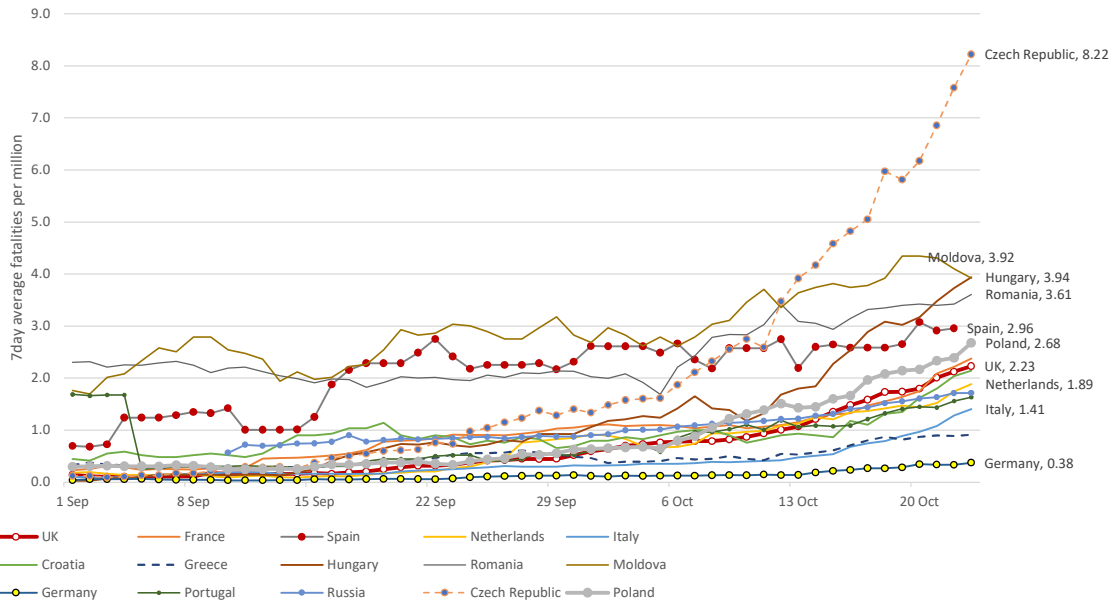

Data driven Covid-19 Insights

Countries	Data points	Pandemic Day Zero	Elapsed Days	Latest Data
194	53,409	31 Dec 19	298	23 Oct 20

Major movers over the last 30days

Chart 1

Countries above 0.1 fatalities per million moving by more than 50% over the last 30days

■ Move up from 30days ago
 ■ Move down from 30days ago
 —●— Fatalities per million now

Daily fatalities per million in Europe since each country's most recent low point

Chart 22

Where Europe's reported cases are coming from