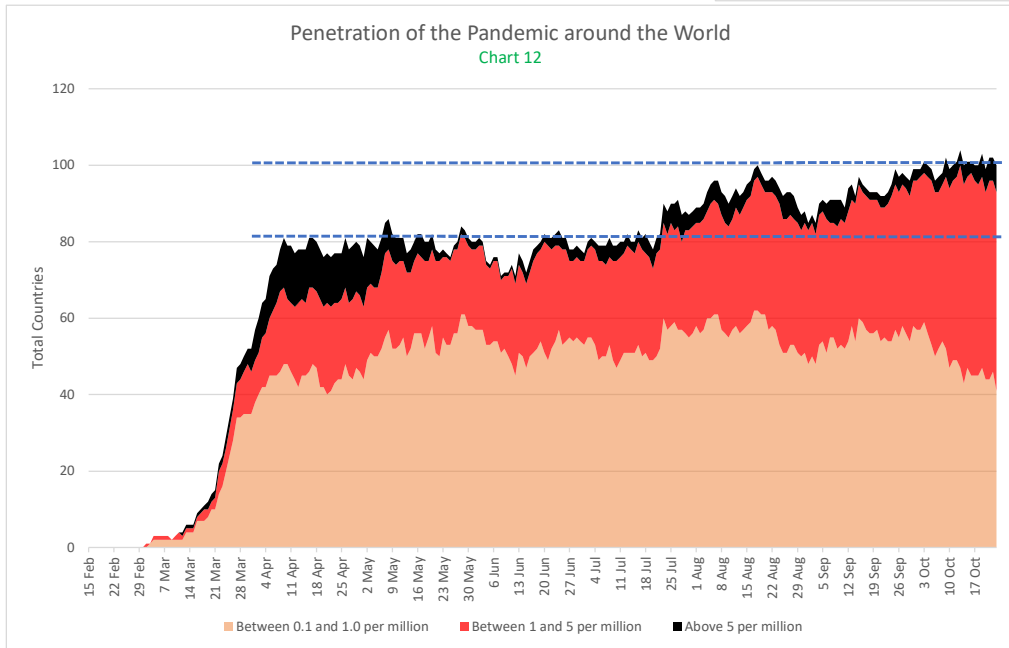

Data driven Covid-19 Insights

Countries	Data points	Pandemic Day Zero	Elapsed Days	Latest Data
194	53,409	31 Dec 19	298	23 Oct 20

Major movers over the last 30days

Chart 1

Countries above 0.1 fatalities per million moving by more than 50% over the last 30days

■ Move up from 30days ago
 ■ Move down from 30days ago
 —●— Fatalities per million now

Daily fatalities per million in Europe since each country's most recent low point

Chart 22

Where Europe's reported cases are coming from