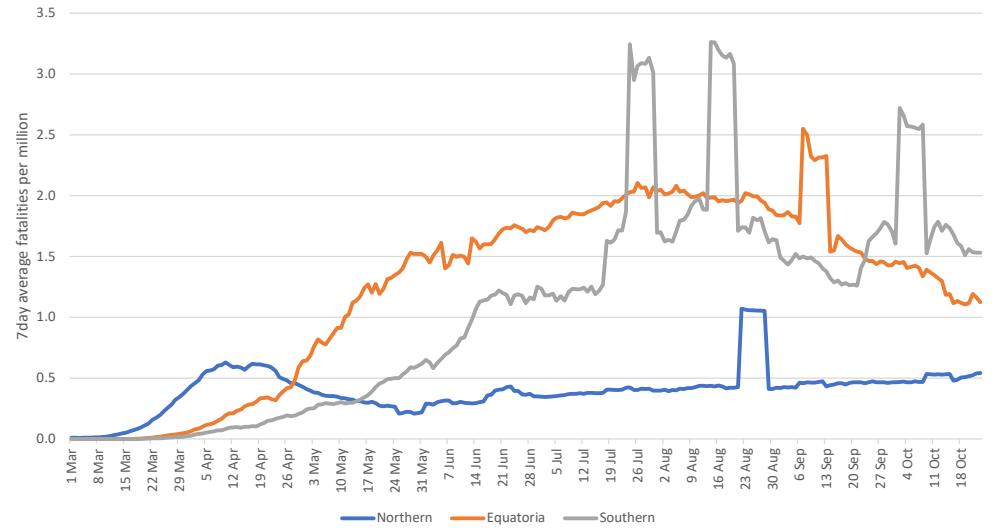

Data driven Covid-19 Insights

Countries	Data points	Pandemic Day Zero	Elapsed Days	Latest Data
194	53,409	31 Dec 19	298	23 Oct 20

Major movers over the last 30days

Chart 1

Countries above 0.1 fatalities per million moving by more than 50% over the last 30days

■ Move up from 30days ago
 ■ Move down from 30days ago
 —●— Fatalities per million now

Daily fatalities per million in Europe since each country's most recent low point

Chart 22

Where Europe's reported cases are coming from

Chart 19

Total Fatalities per Million

Chart 11

Number of countries reporting fatalities and cases

Chart 9

Regions
Chart 8

Hemispheres
Chart 6

Selected European Countries
Chart 3

UK fatalities
Chart 10