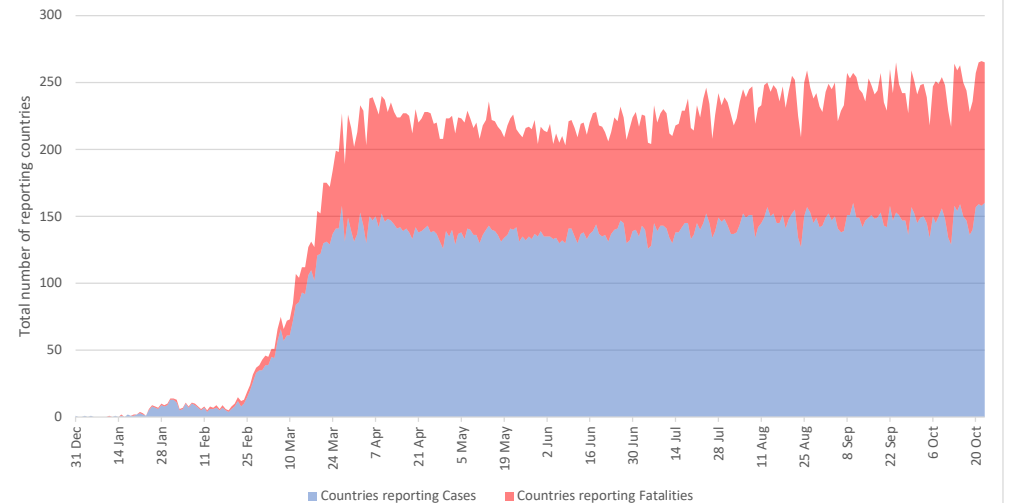

Data driven Covid-19 Insights

Countries	Data points	Pandemic Day Zero	Elapsed Days	Latest Data
194	53,409	31 Dec 19	298	23 Oct 20

Major movers over the last 30days

Chart 1

Countries above 0.1 fatalities per million moving by more than 50% over the last 30days

■ Move up from 30days ago
 ■ Move down from 30days ago
 —●— Fatalities per million now

Daily fatalities per million in Europe since each country's most recent low point

Chart 22

Where Europe's reported cases are coming from

Chart 19

Total Fatalities per Million

Chart 11

Number of countries reporting fatalities and cases

Chart 9

Regions
Chart 8

Hemispheres
Chart 6

Selected European Countries
Chart 3

UK fatalities
Chart 10