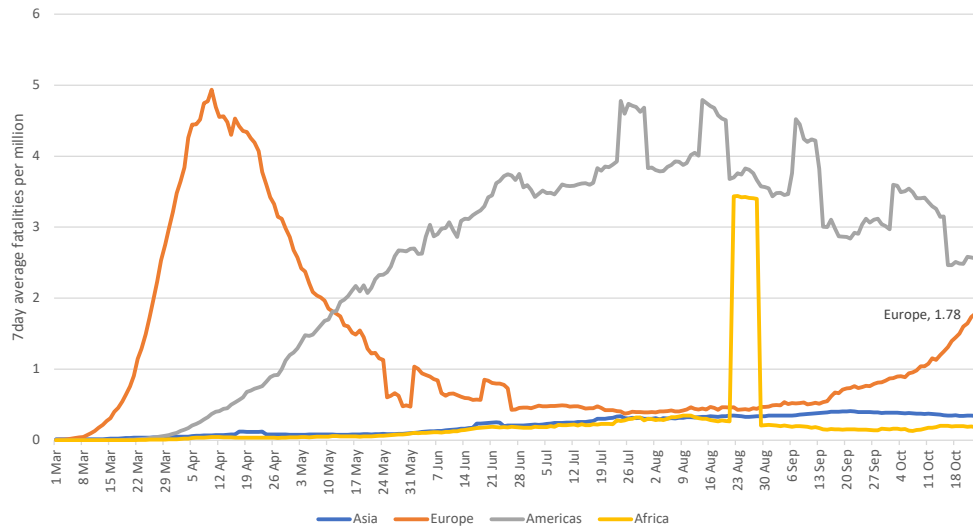

Data driven Covid-19 Insights

Countries	Data points	Pandemic Day Zero	Elapsed Days	Latest Data
194	53,409	31 Dec 19	298	23 Oct 20

Major movers over the last 30days

Chart 1

Countries above 0.1 fatalities per million moving by more than 50% over the last 30days

■ Move up from 30days ago
 ■ Move down from 30days ago
 —●— Fatalities per million now

Daily fatalities per million in Europe since each country's most recent low point

Chart 22

Where Europe's reported cases are coming from

Chart 19

Total Fatalities per Million

Chart 11

Number of countries reporting fatalities and cases

Chart 9

Regions
Chart 8

Hemispheres
Chart 6

Selected European Countries
Chart 3

UK fatalities
Chart 10