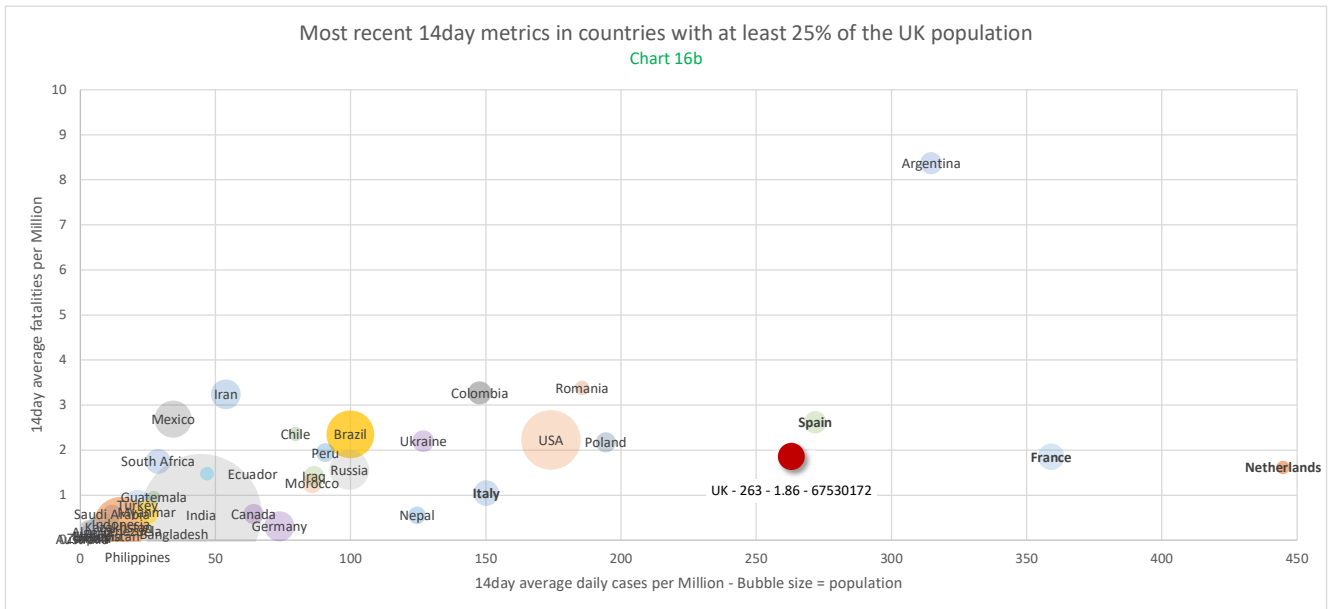

Data driven Covid-19 Insights

Countries	Data points	Pandemic Day Zero	Elapsed Days	Latest Data
194	53,409	31 Dec 19	298	23 Oct 20

Major movers over the last 30days

Chart 1

Countries above 0.1 fatalities per million moving by more than 50% over the last 30days

■ Move up from 30days ago
 ■ Move down from 30days ago
 —●— Fatalities per million now

Daily fatalities per million in Europe since each country's most recent low point

Chart 22

Where Europe's reported cases are coming from

UK fatalities
Chart 10