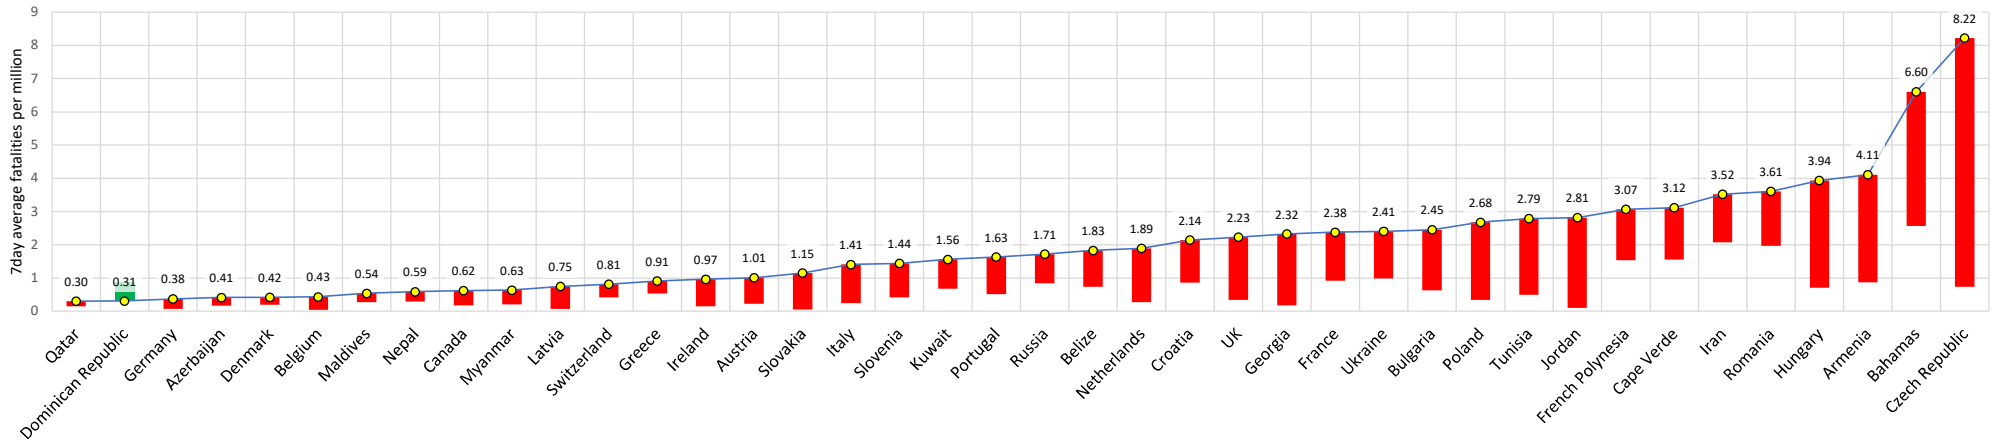

Data driven Covid-19 Insights

Countries	Data points	Pandemic Day Zero	Elapsed Days	Latest Data
194	53,409	31 Dec 19	298	23 Oct 20

Major movers over the last 30days

Chart 1

Countries above 0.1 fatalities per million moving by more than 50% over the last 30days

■ Move up from 30days ago
 ■ Move down from 30days ago
 —●— Fatalities per million now

Daily fatalities per million in Europe since each country's most recent low point

Chart 22

Where Europe's reported cases are coming from