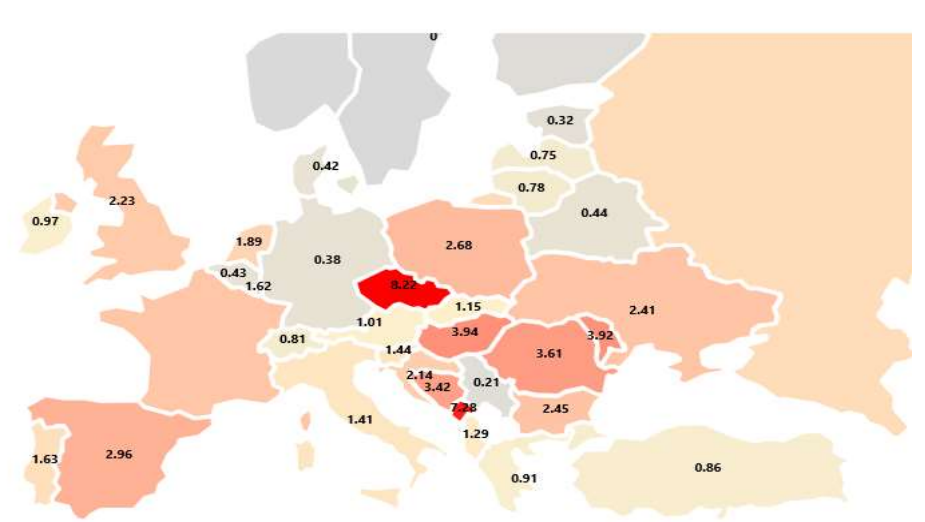

Data driven Covid-19 Insights

Countries	Data points	Pandemic Day Zero	Elapsed Days	Latest Data
194	53,409	31 Dec 19	298	23 Oct 20

Major movers over the last 30days

Chart 1

Countries above 0.1 fatalities per million moving by more than 50% over the last 30days

■ Move up from 30days ago
 ■ Move down from 30days ago
 —●— Fatalities per million now

Daily fatalities per million in Europe since each country's most recent low point

Chart 22

Where Europe's reported cases are coming from